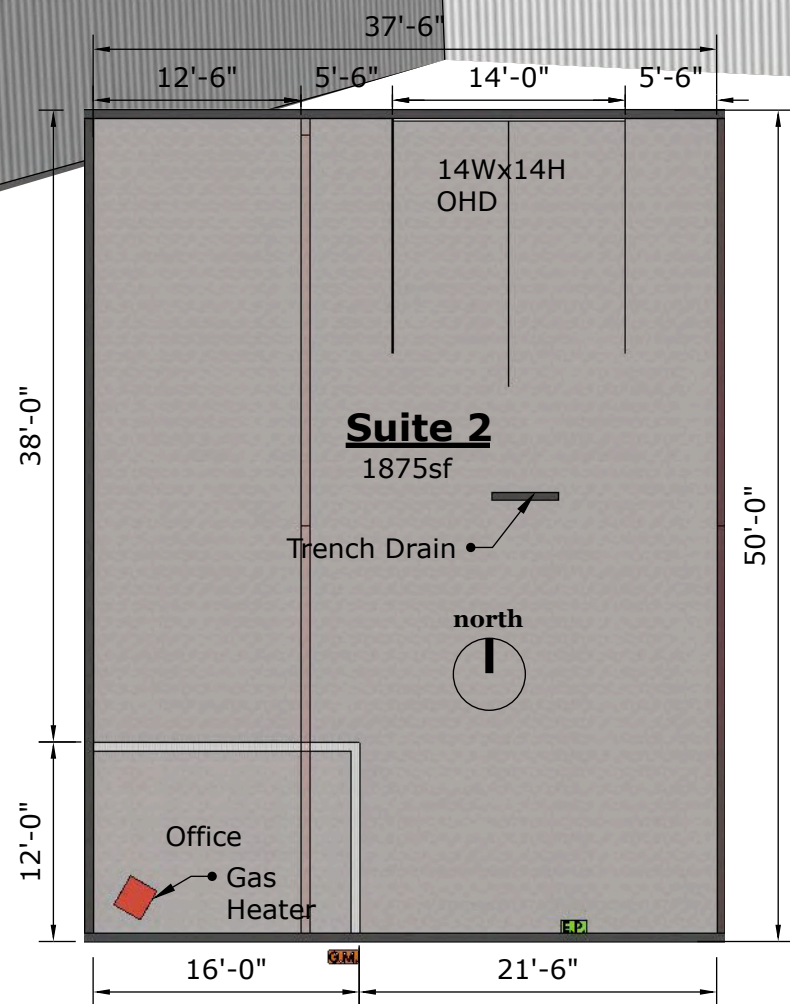

Liner Panel Finishes

15'-11"

14'-0"

14'-0"

# Suite 2